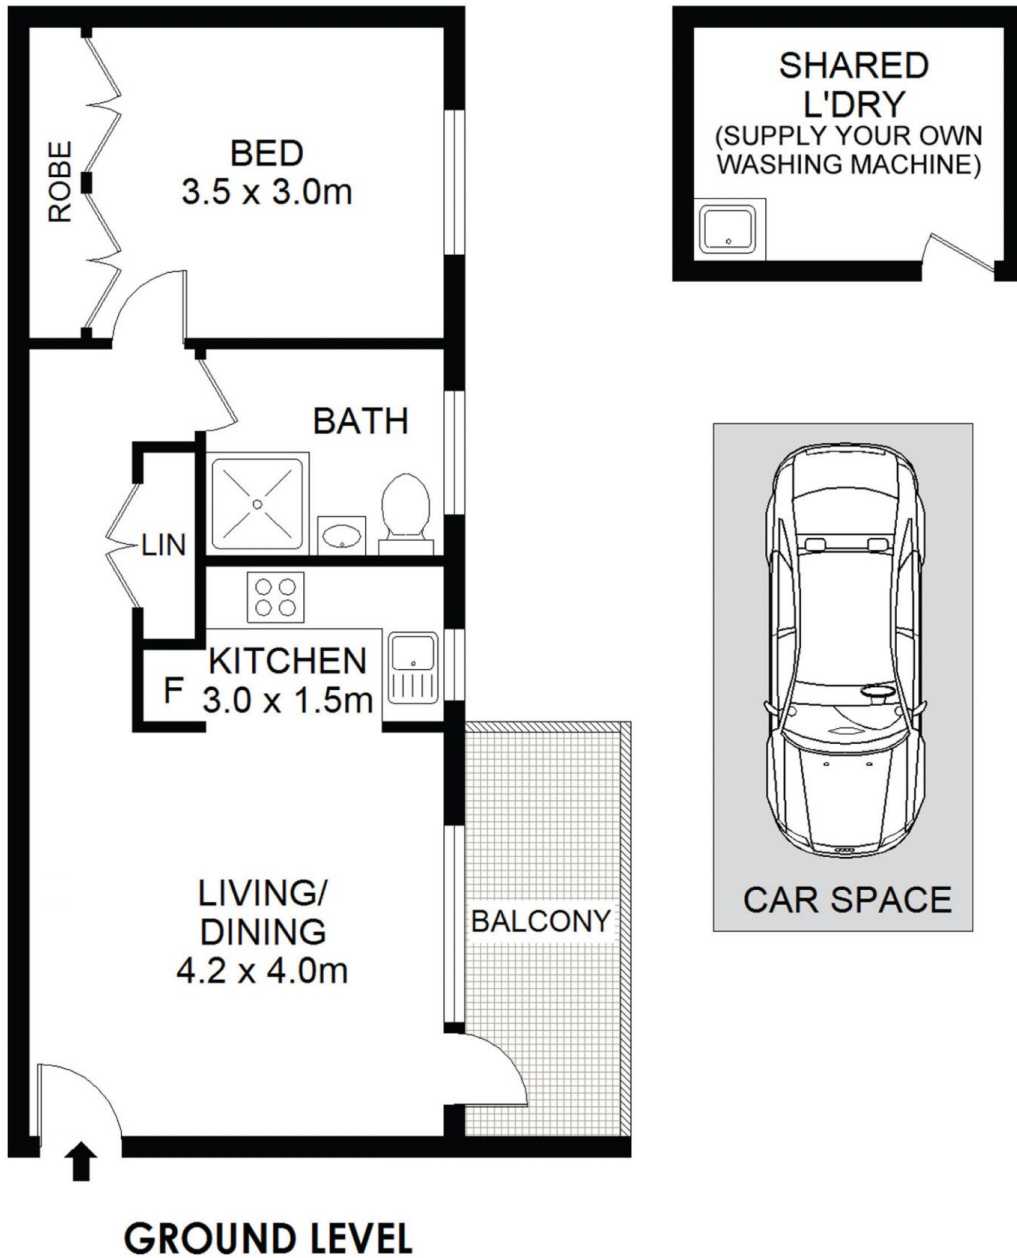

4/54 Meadow Crescent Meadowbank