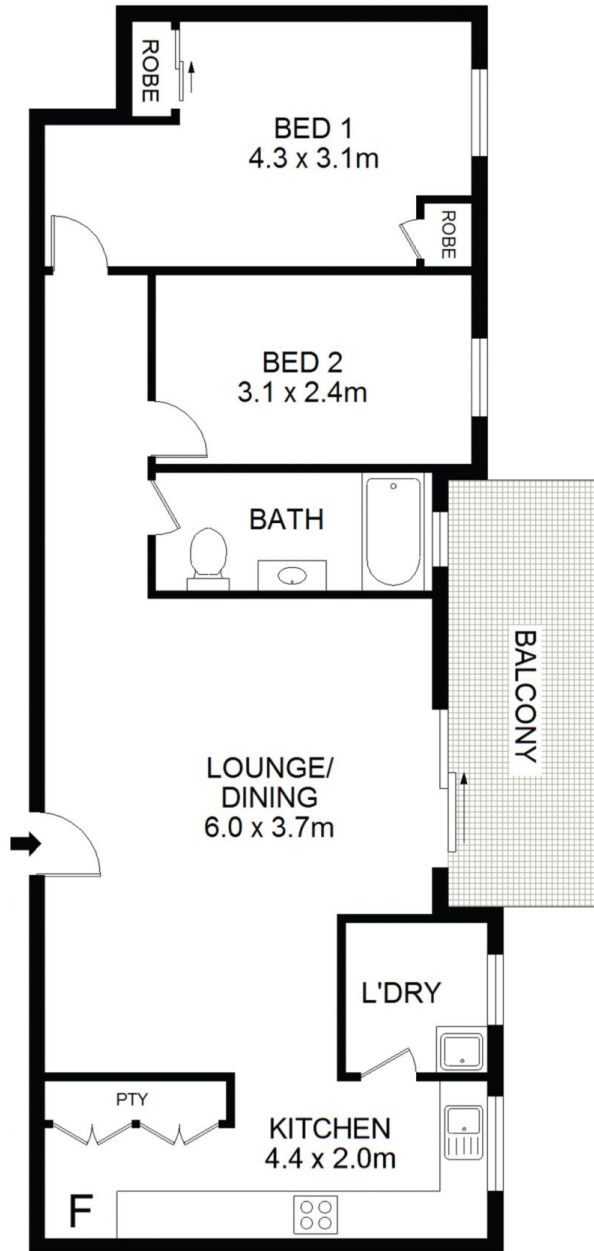

14/39 Meadow Crescent Meadowbank