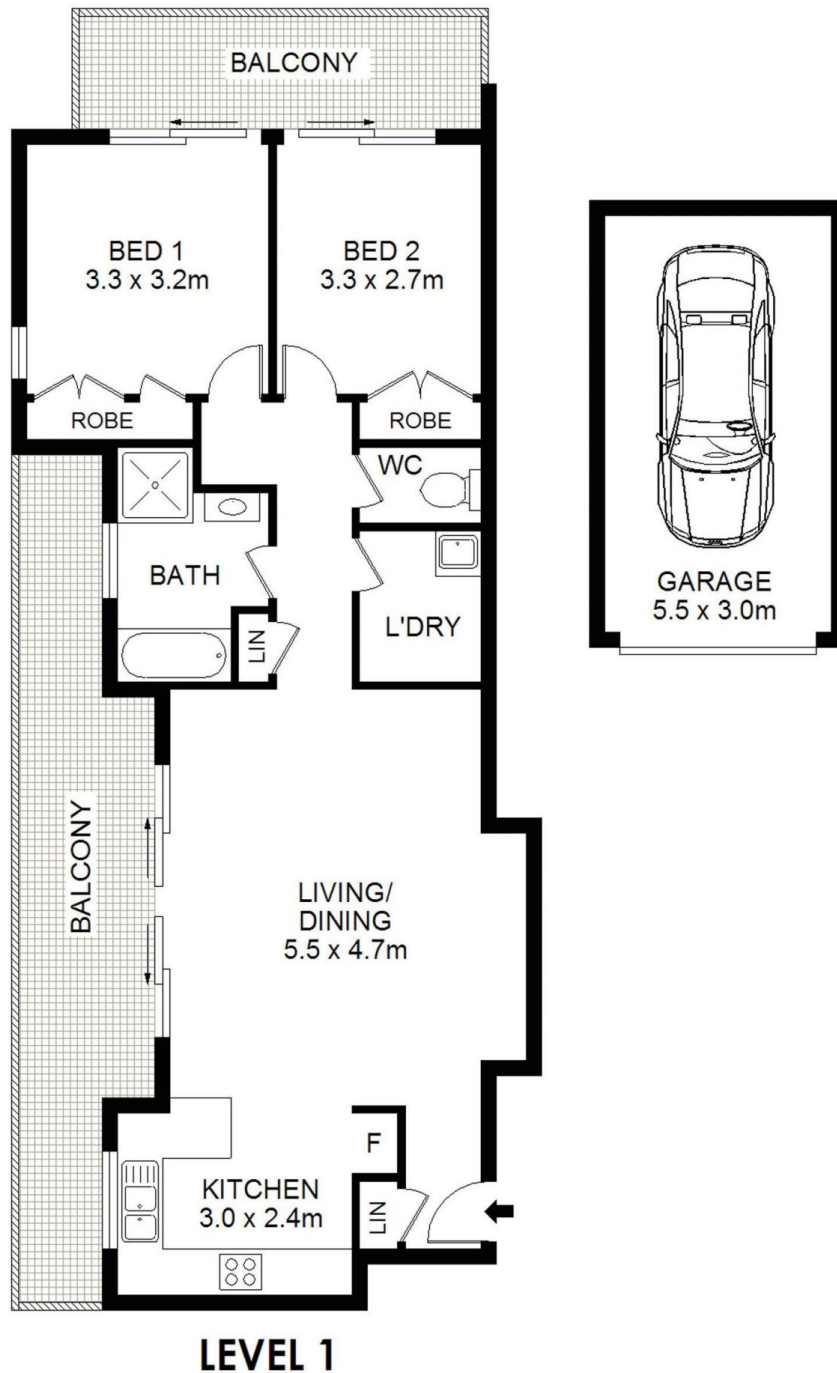

**1/11 Maxim Street West Ryde NSW**

2 1 1

Spacious 2 Bedroom Unit With Polished Floor Boards Throughout And 2 Air Conditioners

**View :** <https://www.awardgroup.com.au/lease/nsw/north-ern-suburbs/west-ryde/residential/unit/7230965>

Located on the first floor of this security block only a short walk to West Ryde station and shops

Security entrance to the block

Floating timber look floor boards throughout the unit.

Quiet garden outlook from big entertaining size balcony

Big combined lounge/dining room with air conditioner

Modern timber kitchen with electric cooking

Big master bedroom which has an air conditioner and a

**Mary Lesic**  
**(02) 9808 1199**

1/11 Maxim Street West Ryde